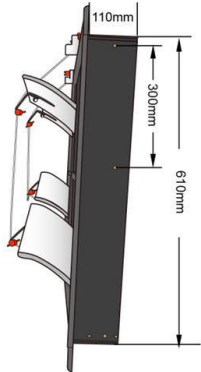

Muti-layer Ventilation Air Inlet (Side Wall)

Contact : 0086-13954244115, victorliu@farmneedsequipment.com

Length : Size can be customized
Height : 1000mm for 3 layers