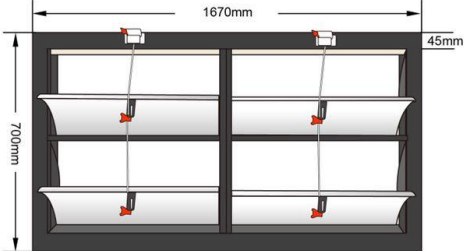

Muti-layer Ventilation Air Inlet (Side Wall)

Contact : 0086-13954244115, victorliu@farmneedsequipment.com

Length : Size can be customized
Height : 1000mm for 3 layers

INLET WINDOWS 2 LAYERS 多层侧风窗 1580X 610mm