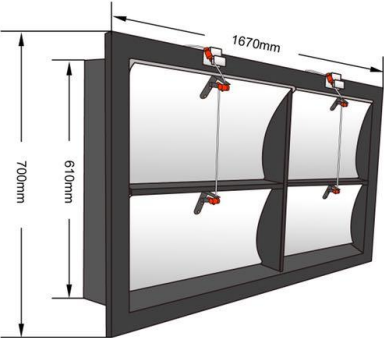

Muti-layer Ventilation Air Inlet (Side Wall)

Contact : 0086-13954244115, victorliu@farmneedsequipment.com

Length : Size can be customized
Height : 1000mm for 3 layers

INLET WINDOWS 2 LAYERS 多层侧风窗 1580X 610mm