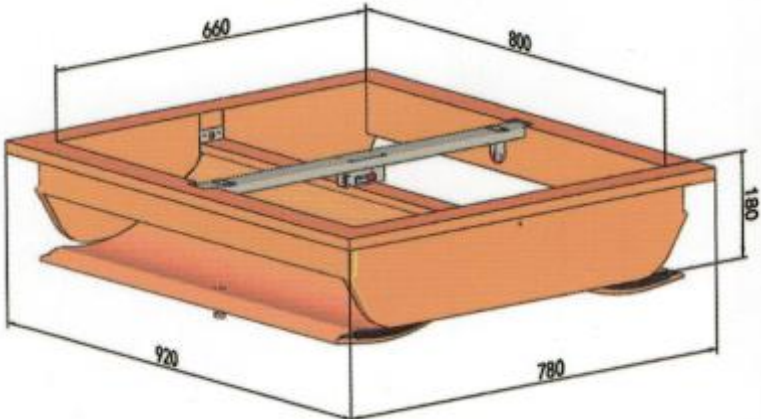

# Assembled Side Wall Air Inlet (Air Vent)

Outer Frame Size

1213 mm

Outer Frame Size

1213 mm

Inner Frame Size

1117 mm

335mm

Wall Size : 1130 x 343 mm

Inner Frame Size

1117 mm

335mm

Wall Size : 1130 x 343 mm

Length can be customized(600mm to 1500mm) , height and depth fixed ...

Contact : 0086-13954244115, [victorliu@farmneedsequipment.com](mailto:victorliu@farmneedsequipment.com)

# Polyurethane (PU) Air Inlet (Side Wall )

Contact : 0086-13954244115, [victorliu@farmneedsequipment.com](mailto:victorliu@farmneedsequipment.com)

Model	Opening size	10 pa	20 pa	25pa
TD-650	650X270mm	1,450 m <sup>3</sup> /h	1,980 m <sup>3</sup> /h	2,150 m <sup>3</sup> /h
TD-800	800X400mm	2,050 m <sup>3</sup> /h	2,536 m <sup>3</sup> /h	4,265 m <sup>3</sup> /h
TD-1200	1200X400mm	3,850 m <sup>3</sup> /h	5,381 m <sup>3</sup> /h	6,532 m <sup>3</sup> /h
TD-1500	1500X400mm	5,800 m <sup>3</sup> /h	7,860 m <sup>3</sup> /h	8,750 m <sup>3</sup> /h

# Polyurethane (PU) Air Inlet (Ceiling Air Inlet)

Contact : 0086-13954244115, victorliu@farmneedsequipment.com

Model	Opening size	10 pa	20 pa	25pa	Price
TD-550C	550X450mm	1,780 m <sup>3</sup> /h	2,530 m <sup>3</sup> /h	2,760 m <sup>3</sup> /h	27.52 USD
TD-480C	480X700mm	1,680 m <sup>3</sup> /h	2,326 m <sup>3</sup> /h	2,823 m <sup>3</sup> /h	31.15 USD
TD-840C	840X700mm	3,078 m <sup>3</sup> /h	4,324 m <sup>3</sup> /h	5,227 m <sup>3</sup> /h	43.68 USD