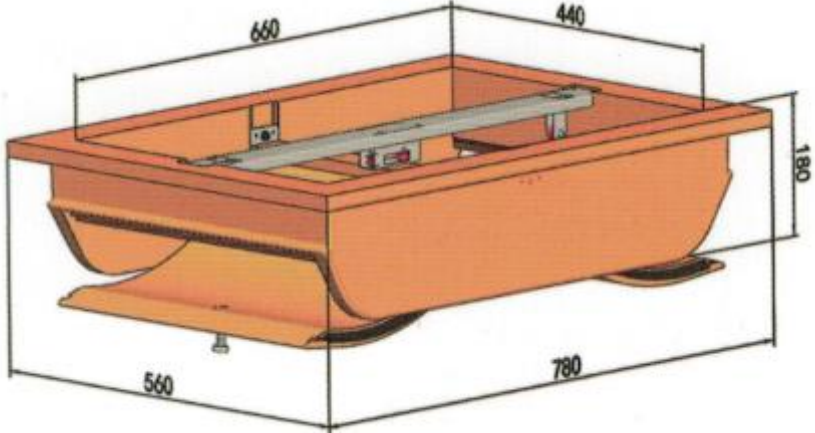

# Assembled Side Wall Air Inlet (Air Vent)

Outer Frame Size

1213 mm

Outer Frame Size

1213 mm

Inner Frame Size

1117 mm

335mm

Wall Size : 1130 x 343 mm

Inner Frame Size

1117 mm

335mm

Wall Size : 1130 x 343 mm

Length can be customized(600mm to 1500mm) , height and depth fixed ...

Contact : 0086-13954244115, [victorliu@farmneedsequipment.com](mailto:victorliu@farmneedsequipment.com)

# Polyurethane (PU) Air Inlet (Side Wall )

Contact : 0086-13954244115, [victorliu@farmneedsequipment.com](mailto:victorliu@farmneedsequipment.com)

Model	Opening size	10 pa	20 pa	25pa
TD-650	650X270mm	1,450 m <sup>3</sup> /h	1,980 m <sup>3</sup> /h	2,150 m <sup>3</sup> /h
TD-800	800X400mm	2,050 m <sup>3</sup> /h	2,536 m <sup>3</sup> /h	4,265 m <sup>3</sup> /h
TD-1200	1200X400mm	3,850 m <sup>3</sup> /h	5,381 m <sup>3</sup> /h	6,532 m <sup>3</sup> /h
TD-1500	1500X400mm	5,800 m <sup>3</sup> /h	7,860 m <sup>3</sup> /h	8,750 m <sup>3</sup> /h

# Polyurethane (PU) Air Inlet (Ceiling Air Inlet)

Contact : 0086-13954244115, victorliu@farmneedsequipment.com

Model	Opening size	10 pa	20 pa	25pa	Price
TD-550C	550X450mm	1,780 m <sup>3</sup> /h	2,530 m <sup>3</sup> /h	2,760 m <sup>3</sup> /h	27.52 USD
TD-480C	480X700mm	1,680 m <sup>3</sup> /h	2,326 m <sup>3</sup> /h	2,823 m <sup>3</sup> /h	31.15 USD
TD-840C	840X700mm	3,078 m <sup>3</sup> /h	4,324 m <sup>3</sup> /h	5,227 m <sup>3</sup> /h	43.68 USD